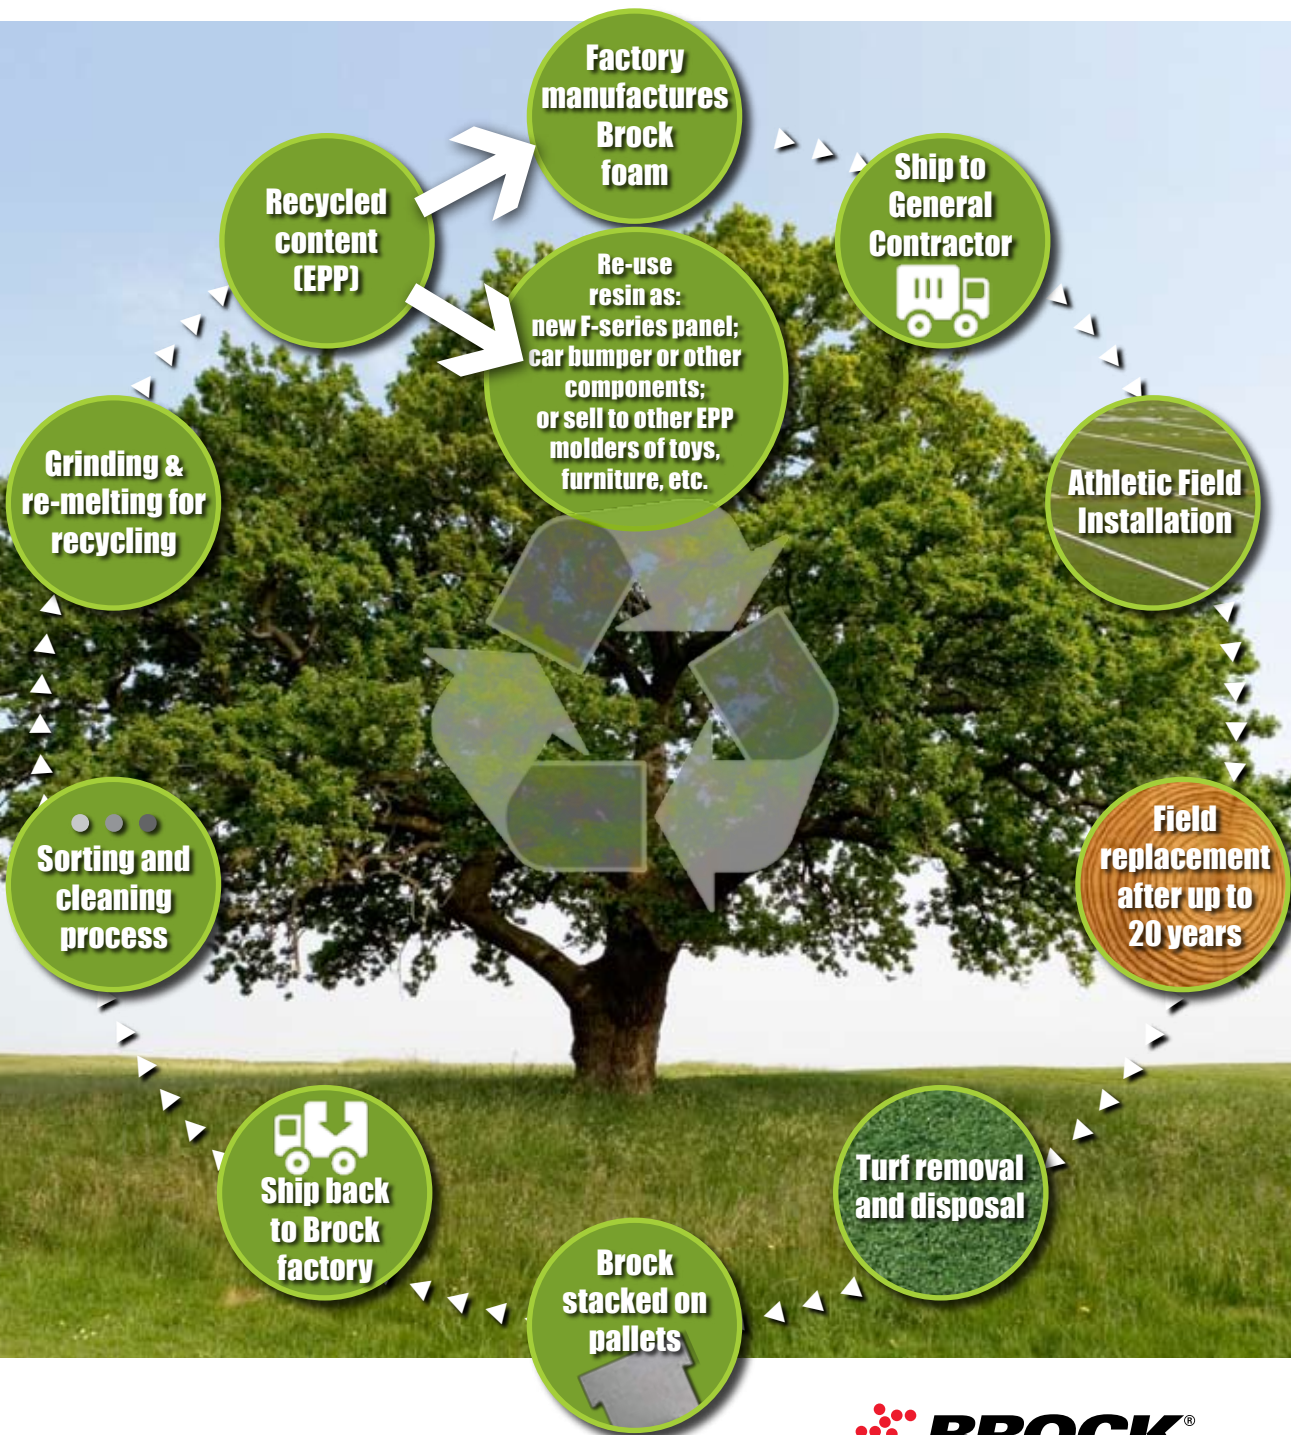

# Brock PowerBase™ Recycling Program

Life Cycle of Brock Base Technology for Artificial Turf Systems

Brock International  
2840 Wilderness Place  
Boulder, Colorado  
USA 80301

303.544.5800  
877.276.2587  
Fax 303.544.1273